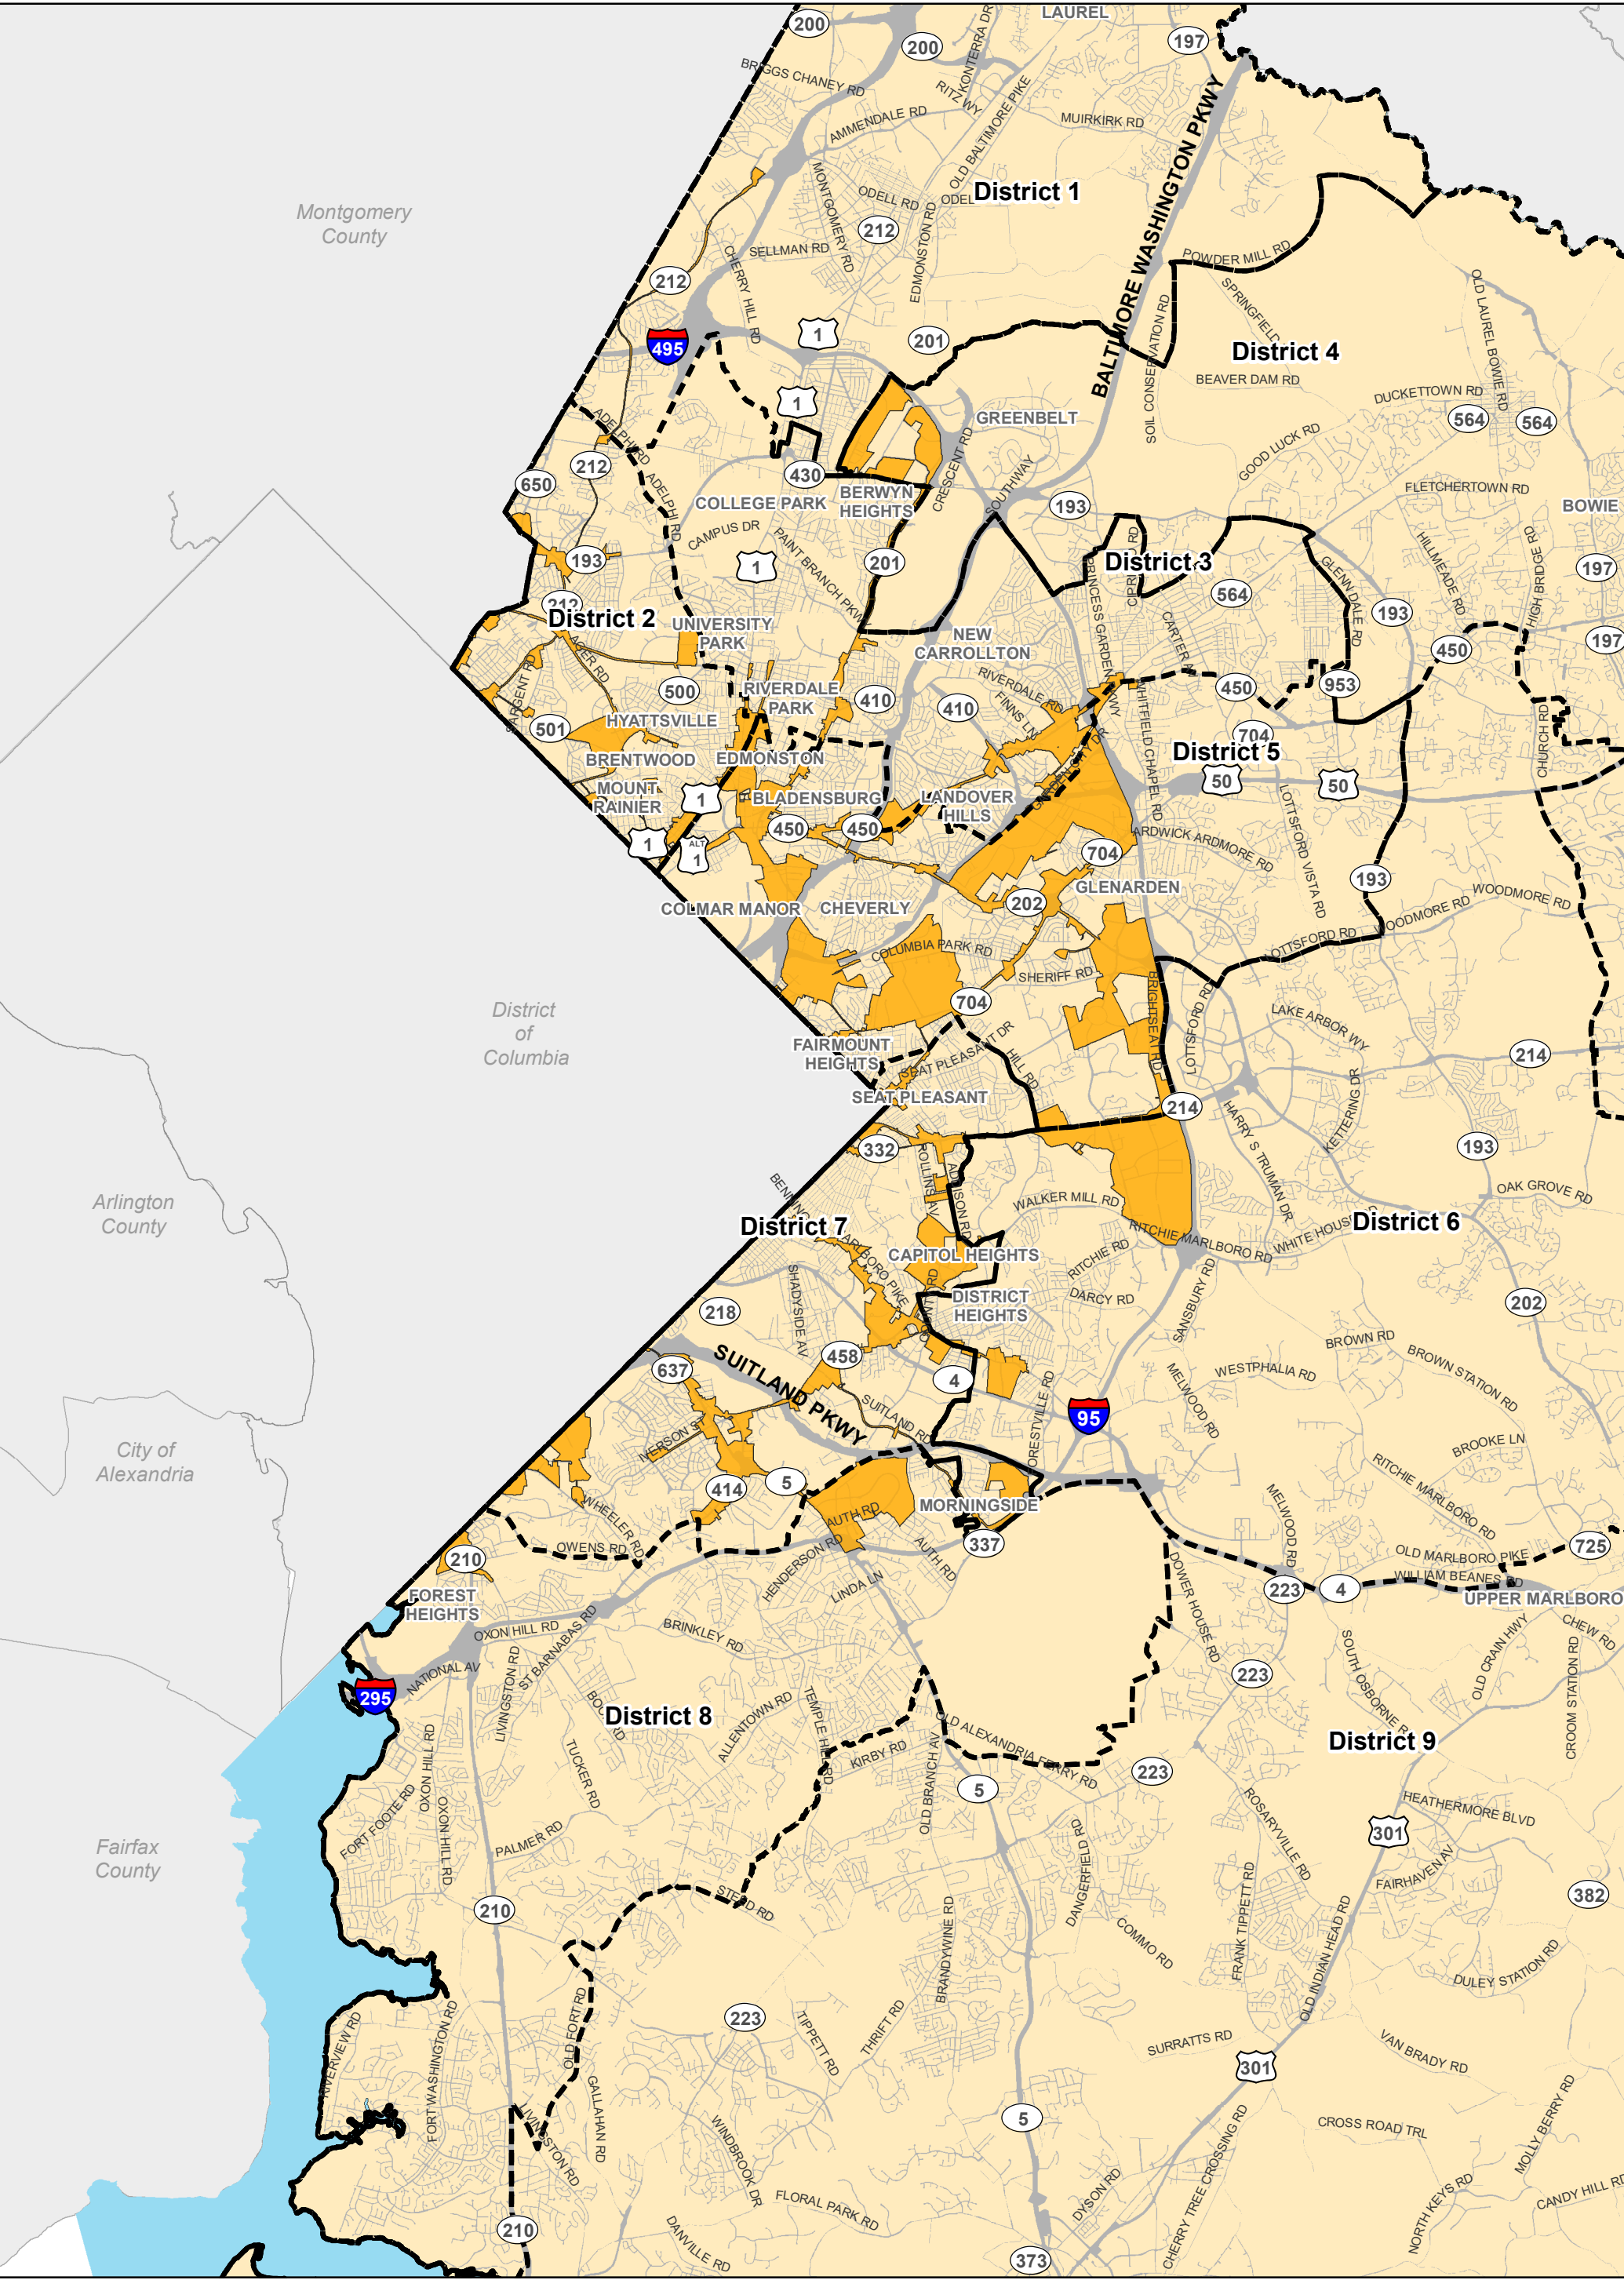

# Enterprise Zone Updates - At a Glance

- Enterprise Zone**
- Current Enterprise Zones
- County Boundary
- Councilmanic Districts
- Roads

This map may not be reproduced, stored in a retrieval system, or transmitted by any form, including electronic or by photo reproduction, without the express written permission of The Maryland-National Capital Park and Planning Commission. For more information, contact the Prince George's County Planning Department in Upper Marlboro, Maryland  
 Date Created: 08/04/2021